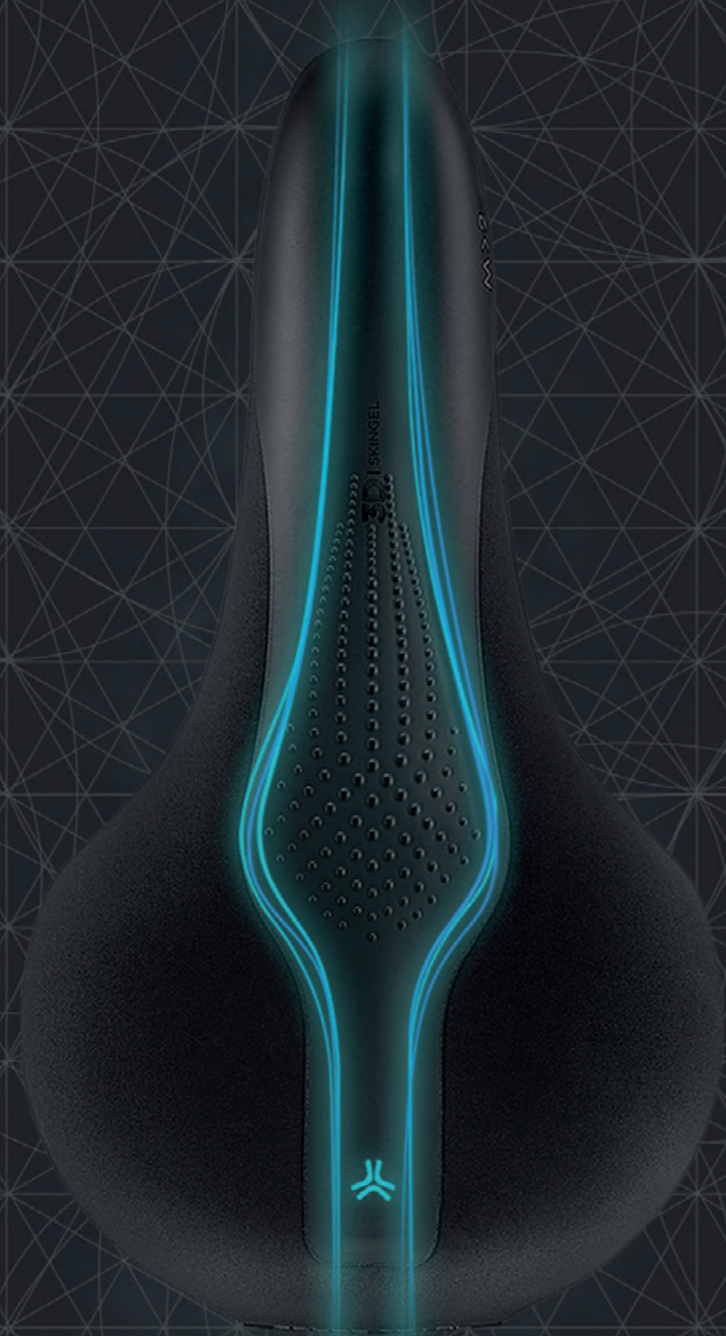

SELLE ROYAL
SCIENTIA FOR CYCLISTS

Scientifically developed in collaboration with

Deutsche
Sporthochschule Köln
German Sport University Cologne

Product range

	1 SMALL	2 MEDIUM	3 LARGE
ATHLETIC A	 A>1	 A>2	 A>3
MODERATE M	 M>1	 M>2	 M>3
RELAXED R	 R>1	 R>2	 R>3

ARTICLE	EAN	NAME	RIDING POSITION	ISCHIAL VARIATION	GENDER	SIZES	PRICE (€)
54A0SB0A09210	8021890427045	Scientia A1	Athletic	Small	Unisex	L 289mm / W 127mm / W 380g	89,90
54A0MB0A09210	8021890427038	Scientia A2	Athletic	Medium	Unisex	L 289mm / W 144mm / W 390g	89,90
54A0LB0A09210	8021890427021	Scientia A3	Athletic	Large	Unisex	L 289mm / W 159mm / W 415g	89,90
54M0SB0A09210	8021890427076	Scientia M1	Moderate	Small	Unisex	L 289mm / W 141mm / W 425g	89,90
54M0MB0A09210	8021890427069	Scientia M2	Moderate	Medium	Unisex	L 289mm / W 161mm / W 455g	89,90
54M0LB0A09210	8021890427052	Scientia M3	Moderate	Large	Unisex	L 289mm / W 178mm / W 465g	89,90
54R0SB0A09210	8021890427106	Scientia R1	Relaxed	Small	Unisex	L 289mm / W 169mm / W 479g	89,90
54R0MB0A09210	8021890427090	Scientia R2	Relaxed	Medium	Unisex	L 289mm / W 196mm / W 485g	89,90
54R0LB0A09210	8021890427083	Scientia R3	Relaxed	Large	Unisex	L 289mm / W 224mm / W 520g	89,90