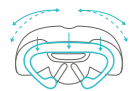

Curva suspension

The unique curved suspension design is attached at the rear of the base to offer exclusive comfort by avoiding pressure on the seat bone contact points and guaranteeing additional lateral flexibility.

Measurement steps

1 Find your riding position

	ATHLETIC
	A

	MODERATE
	M

	RELAXED
	R