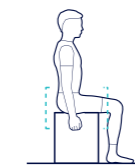

Measurement steps

1 Find your riding position

	ATHLETIC
	A

	MODERATE
	M

	RELAXED
	R

2 Determine your ischial variation

Reset the gel pad.

Sit at 90° and apply pressure.