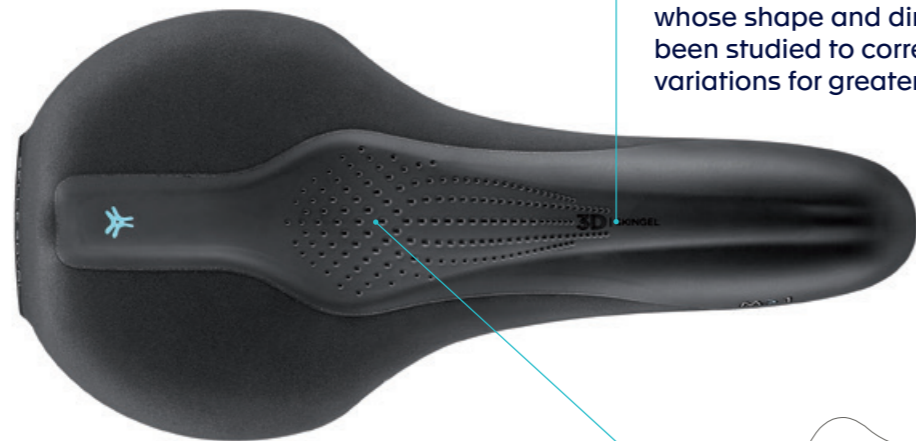

Deutsche
Sporthochschule Köln
German Sport University Cologne

Product range

	1 SMALL	2 MEDIUM	3 LARGE
ATHLETIC A	  A>1	  A>2	  A>3
MODERATE M	  M>1	  M>2	  M>3
RELAXED R	  R>1	  R>2	  R>3

ARTICLE	EAN	NAME	RIDING POSITION	ISCHIAL VARIATION	GENDER	SIZES	PRICE (€)
54A0SB0A09210	8021890427045	Scientia A1	Athletic	Small	Unisex	L 289mm / W 127mm / W 380g	89,90
54A0MB0A09210	8021890427038	Scientia A2	Athletic	Medium	Unisex	L 289mm / W 144mm / W 390g	89,90
54A0LB0A09210	8021890427021	Scientia A3	Athletic	Large	Unisex	L 289mm / W 159mm / W 415g	89,90
54M0SB0A09210	8021890427076	Scientia M1	Moderate	Small	Unisex	L 289mm / W 141mm / W 425g	89,90
54M0MB0A09210	8021890427069	Scientia M2	Moderate	Medium	Unisex	L 289mm / W 161mm / W 455g	89,90
54M0LB0A09210	8021890427052	Scientia M3	Moderate	Large	Unisex	L 289mm / W 178mm / W 465g	89,90
54R0SB0A09210	8021890427106	Scientia R1	Relaxed	Small	Unisex	L 289mm / W 169mm / W 479g	89,90
54R0MB0A09210	8021890427090	Scientia R2	Relaxed	Medium	Unisex	L 289mm / W 196mm / W 485g	89,90
54R0LB0A09210	8021890427083	Scientia R3	Relaxed	Large	Unisex	L 289mm / W 224mm / W 520g	89,90

Scientia features

Body contour

A radius-specific design to provide optimum comfort for differing spine angles. The more inclined the Riding Position, the smaller the edge-radius.

Rear plateau

An elevated rear section to prevent backward sliding and decrease pressure in the saddle middle which can cause discomfort.

Central reservoir

Indentation in the saddle middle whose shape and dimensions have been studied to correspond to ischial variations for greater comfort.

3D Skingel

Royalgel™ is placed intelligently at critical points of contact on the saddle surface for added shock absorption, while reducing overall saddle weight.

Curva suspension

The unique curved suspension design is attached at the rear of the base to offer exclusive comfort by avoiding pressure on the seat bone contact points and guaranteeing additional lateral flexibility.